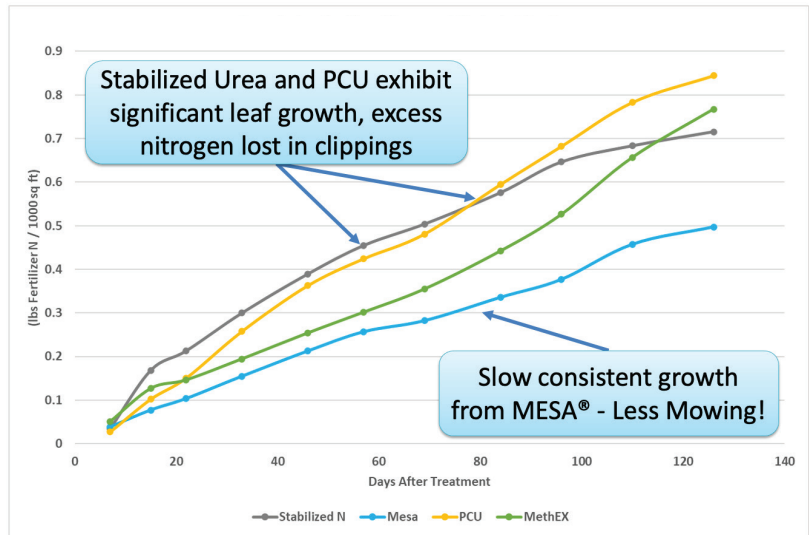

No Excess Growth - No Excess Mowing

MESA delivers slower, more consistent top growth by not having excess nitrogen distributed to the leaf blades. As a result, turf fed by MESA needs to be mowed less often which greatly reduces the amount of overall nitrogen being spent in the clippings.

Cumulative Fertilizer Nitrogen Offtake in Clippings