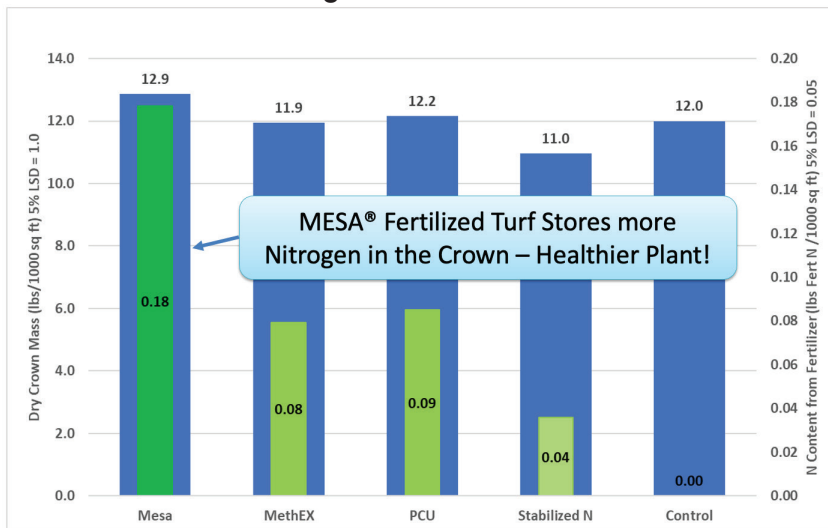

Turfgrass Crown Analysis Stored Nitrogen Attributed to Fertilizer